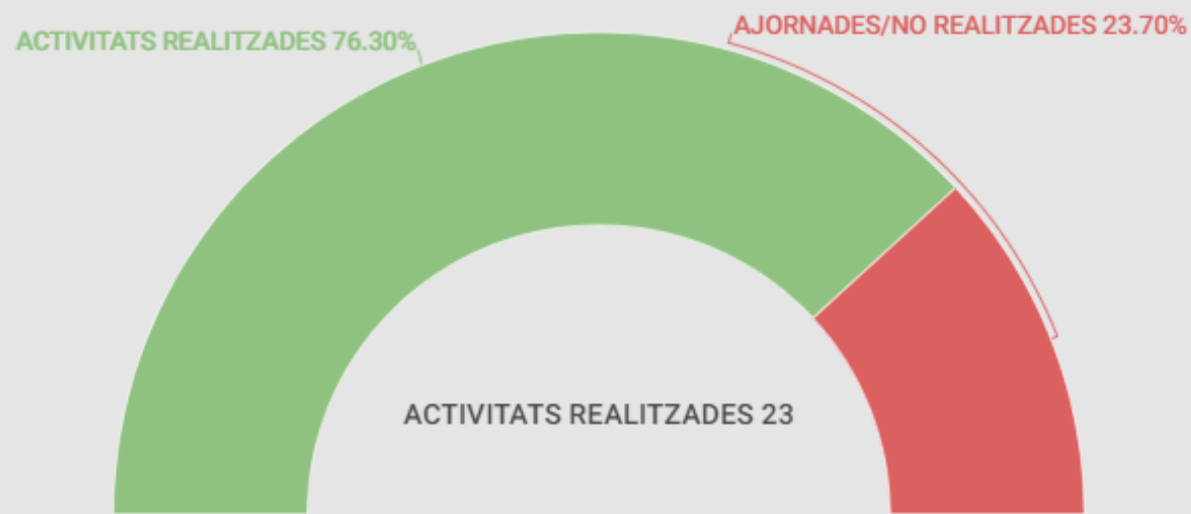

PFPTGAS 2023

EDICIONS PROGRAMADES		PARTICIPANTS		HORES REALITZADES		HORES PROGRAMADES PER PERSONA	
2023	2022	2023	2022	2023	2022	2023	2022
206	211	684	384	19.181	17.651	42,14	39,41

ACTIVITATS REALITZADES a 2023 161
a 2022 170

PARTICIPANTS PTGAS a 2023 684
a 2022 384

ACTIVITATS REALITZADES 23	161	ACTIVITATS REALITZADES 2022	170

PARTICIPANTS 2023 95,29% PTGAS	PARTICIPANTS 2022 96,56% PTGAS

● ACTIVITATS REALITZADES ● AJORNADES/NO REALITZADES

● PTGAS URV ● ALTRES PARTICIPANTS