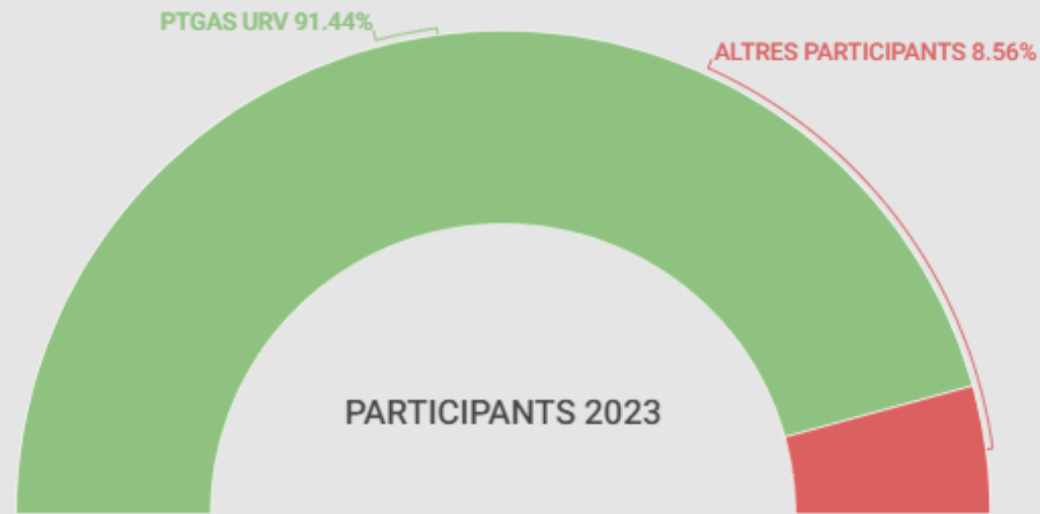

PFPTGAS 2023

EDICIONS PROGRAMADES		PARTICIPANTS		HORES REALITZADES		HORES PROGRAMADES PER PERSONA	
2023	2022	2023	2022	2023	2022	2023	2022
206	211	684	384	19.181	17.651	42,14	39,41

ACTIVITATS REALITZADES a 2023 161
a 2022 170

PARTICIPANTS PTGAS a 2023 684
a 2022 384

ACTIVITATS REALITZADES 23	161	ACTIVITATS REALITZADES 2022	170

PARTICIPANTS 2023 95,29% PTGAS	PARTICIPANTS 2022 96,56% PTGAS

● ACTIVITATS REALITZADES ● AJORNADES/NO REALITZADES

● PTGAS URV ● ALTRES PARTICIPANTS